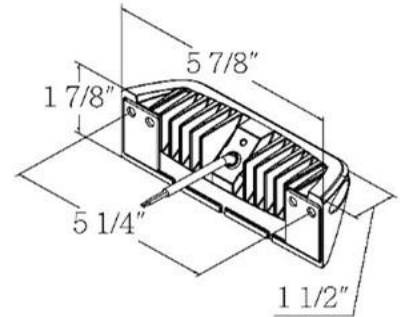

CUSTERLED

WL52SL

LED Perimeter Work Light /Scene Light

\$30.80 Regular price

\$27.72 Dealer Price

**Side View
40-degree angle**

Technical photo

Introducing the new perimeter LED work light with a 40-degree downward angle. This light can be used for scene lighting around any equipment truck, tow truck or construction vehicle. You can also mount this light on the interior of a trailer and it will light up the whole inside.